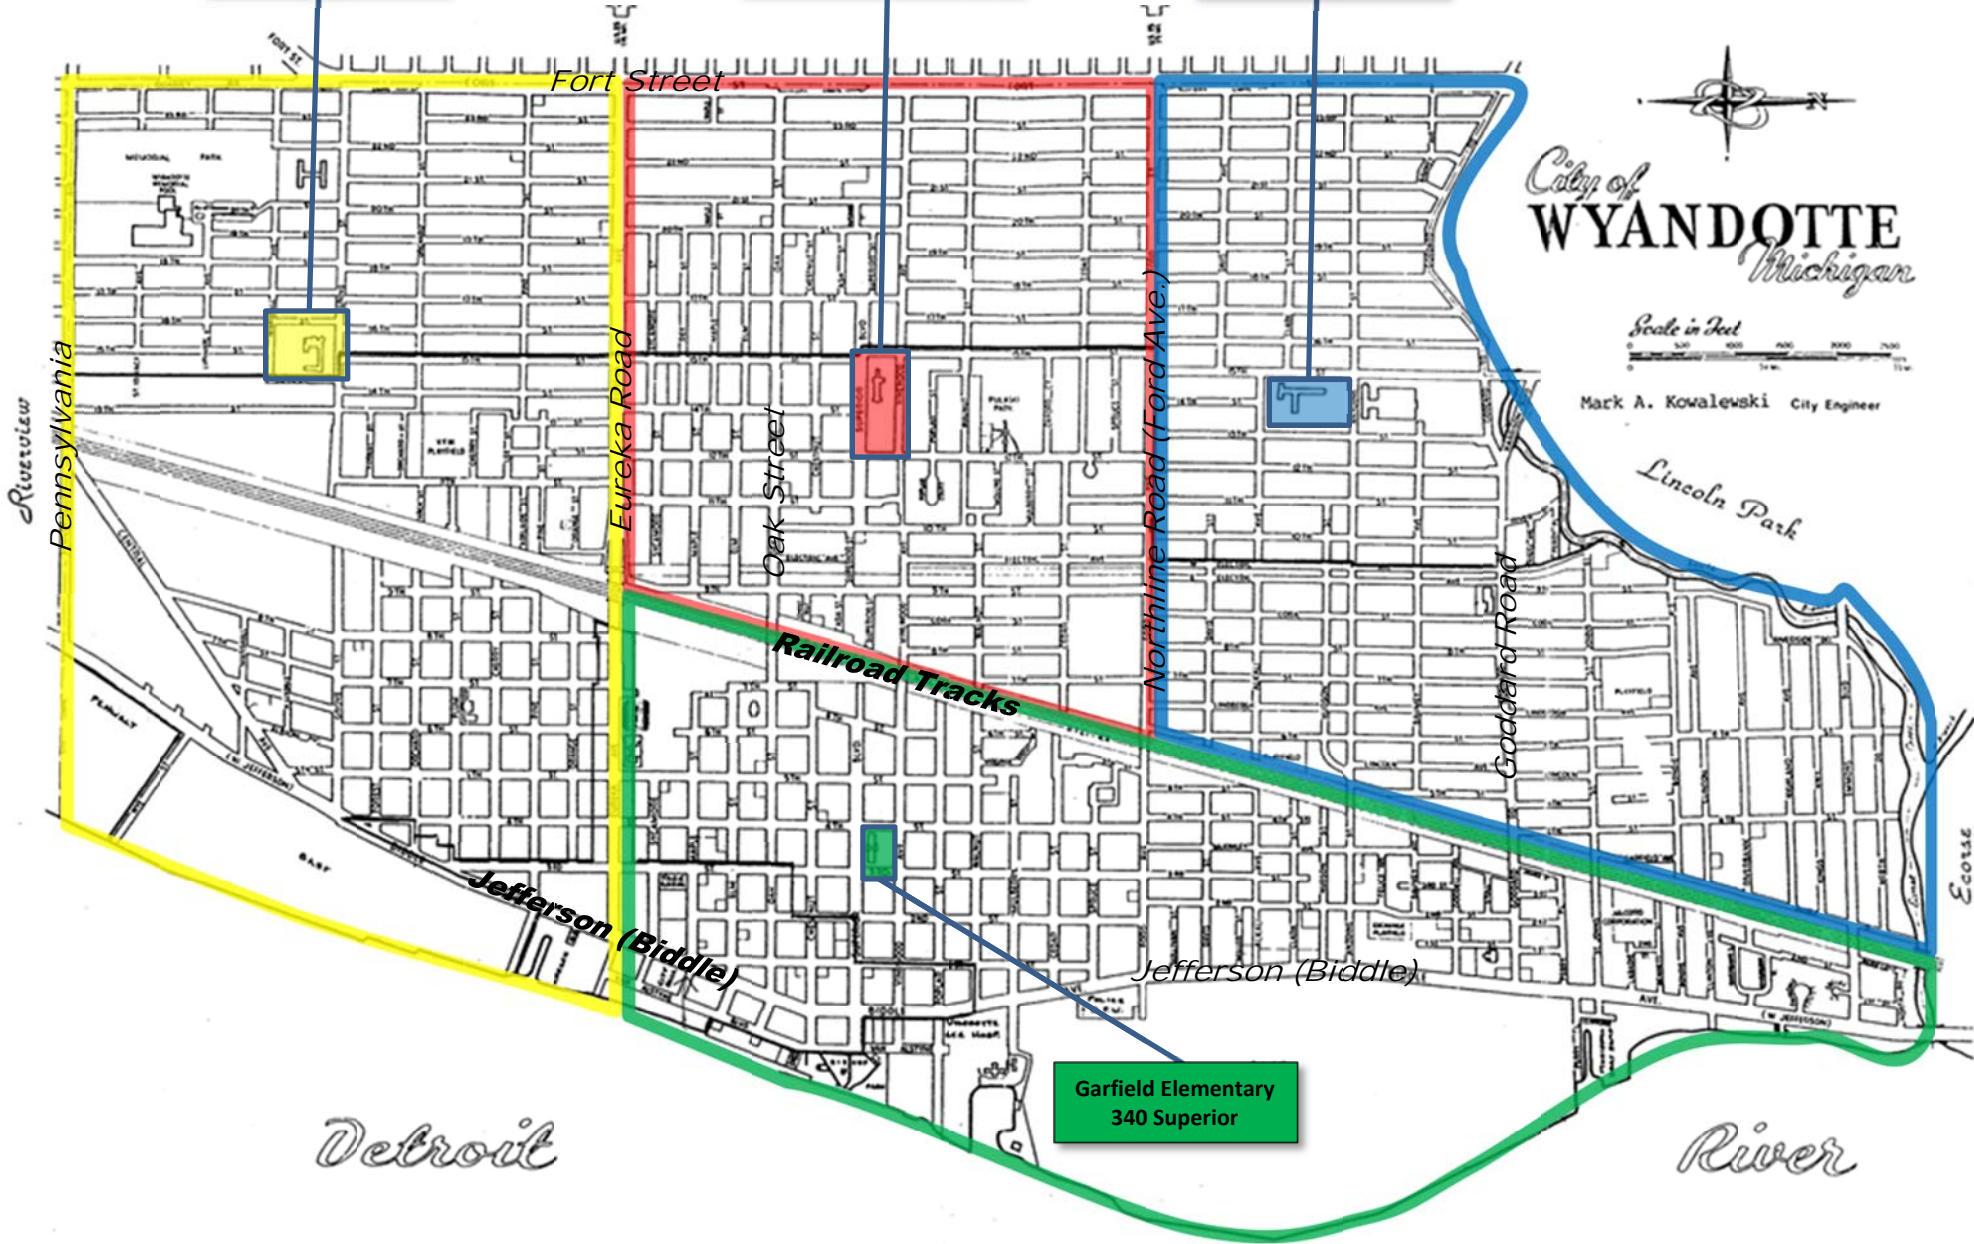

Monroe Elementary  
1501 Grove

Washington Elementary  
1440 Superior

Jefferson Elementary  
1515 Fifteenth

City of  
**WYANDOTTE**  
*Michigan*

Scale in Feet  
0 500 1000 2000 3000

Mark A. Kowalewski City Engineer

*Detroit*

*River*

Garfield Elementary  
340 Superior

Jefferson (Biddle)

Jefferson (Biddle)

Railroad Tracks

Lincoln Park

*Pennsylvania*